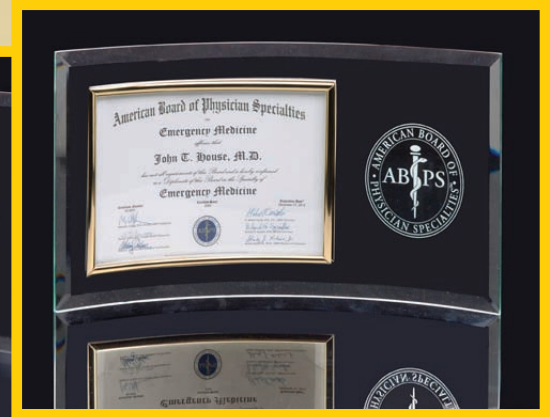

ABPS Certificate Frames Now Available

These beveled, concave, crystal frames are perfect for displaying your ABPS board certification certificate in a reception room or as an addition to your office.

Please allow four weeks for delivery-since these are individually special orders.

Diplomates may purchase a color-copy, reduced size (5 x 7) ABPS certificate inserted into the crystal frame and a full-size, unframed ABPS certificate for \$125.00. Additional crystal frames with inserted certificates may be purchased for \$50.00 each.